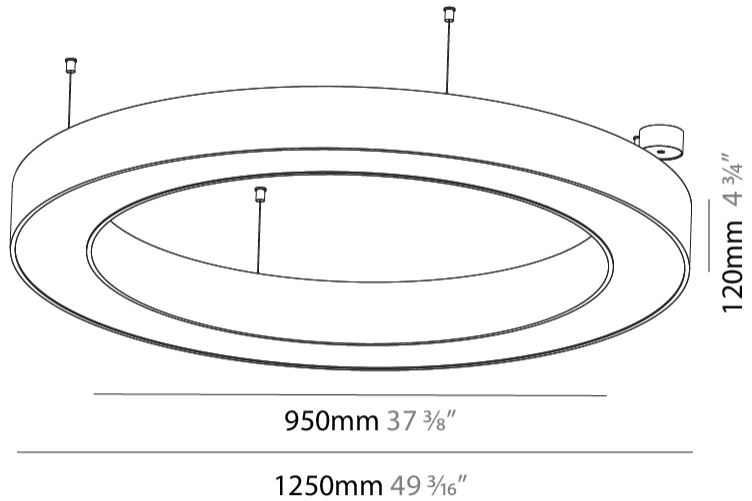

GENERAL

Series: Glorious
Subseries: Glorious
Brand: Prolicht
Division: Architectural
Mounting Type: Suspension
Mounting Location: Ceiling
Subcategory: Ambient

PHYSICAL

Shape: Round
Diameter (mm): 1250
Diameter (in): 49 ³/₁₆
Height (mm): 120
Height (in): 4 ³/₄
Max. Overall Height (mm): 2120
Max. Overall Height (in): 83 ⁷/₁₆
Light Distribution: Direct
Weight (kg): 12.847
Weight (lbs): 28.26
Diffuser: [PMMA - Opal or Micro-Prism](#)
Fixture Finish: [SSR / BKV / CWI / CRY / HAB / LAG / UFT / ITA / RUA / RUR / MIC / FTG / MYG / TWT / LOD / PUS / FRO / FUP / KIA / POP / BLS / SPG / MEY / GOH / GUM / CHC / COM / ABZ / JAG / OBR / MOS / ROR](#)
Fixture Material: Aluminum

ELECTRICAL

Lamp Type: LED (Zhaga Standard)
Input Wattage (W): 60
Total Output Wattage (W): 48 / 38.4 (3500K)
Dimming: [Non-Dimming / Phase Dimming (120Vac only) / 0-10V Dimming](#)
Driver Included: Yes
Driver Location: Integrated
Driver Type: Constant Current
Driver Class: Class 2
Input Voltage (V): 120 - 277
Constant Current (MA): 350 / 1200 (3500K)

LED

[Color Temperature (°K): 3000 / 3500 / 4000](#)
Max. Delivered Lumen (lm): 5540 / 5733 / 5850
CRI: >80 CRI
Efficiency (%): 0.65
Lamp Life (hrs): 50000

OPTICAL

RATINGS AND CERTIFICATIONS

Certified By: Certified for North American Standards
IP rating: IP20